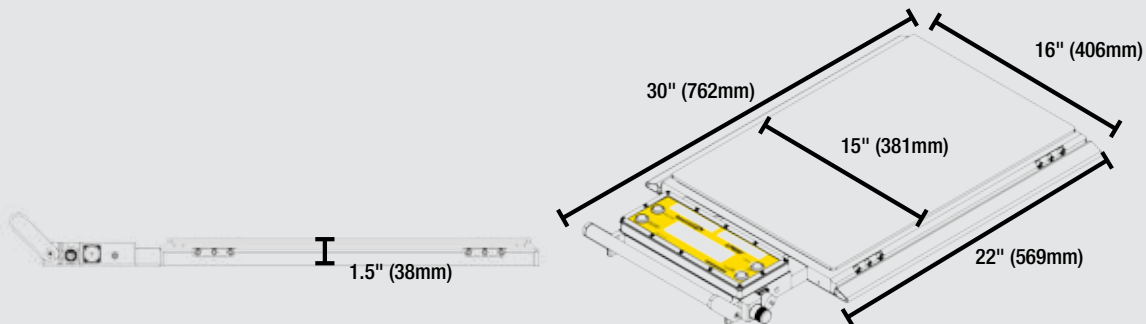

Compatible with These Intercomp Devices